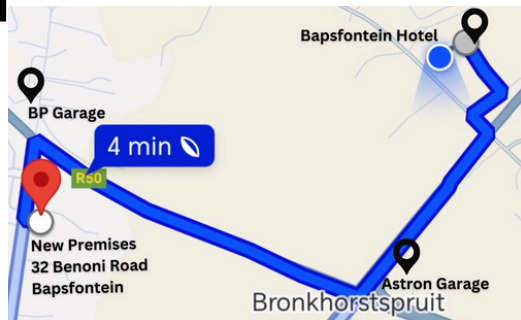

076 790 5412 / 082 776 8795