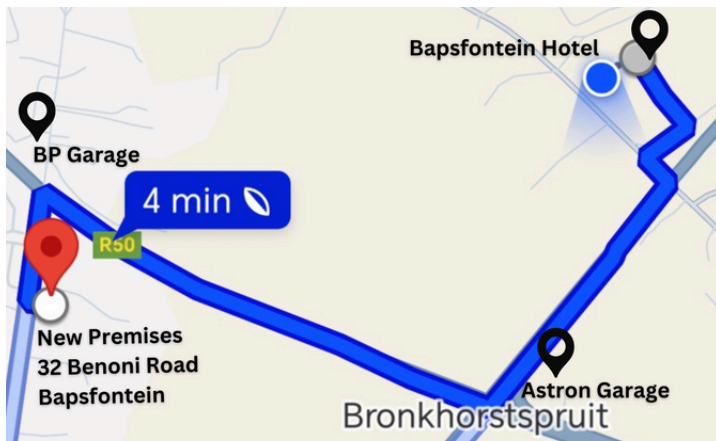

10 Old Delmas Road Bapsfontein

LA FEMME DE LA POOCH

DOGGY SALON

BAPSFONTEIN ANIMAL FEEDS ARE MOVING!

**WE ARE MOVING ON THE 31ST OF MAY AND
WILL OPEN AT THE NEW PREMISES ON
THE 2ND OF JUNE!**

- Large, paved parking for your convenience.
- Easy accessibility.
- We thank our community for your loyal, continued support!
- We aim to make this move without any hassle or inconvenience for our customers!